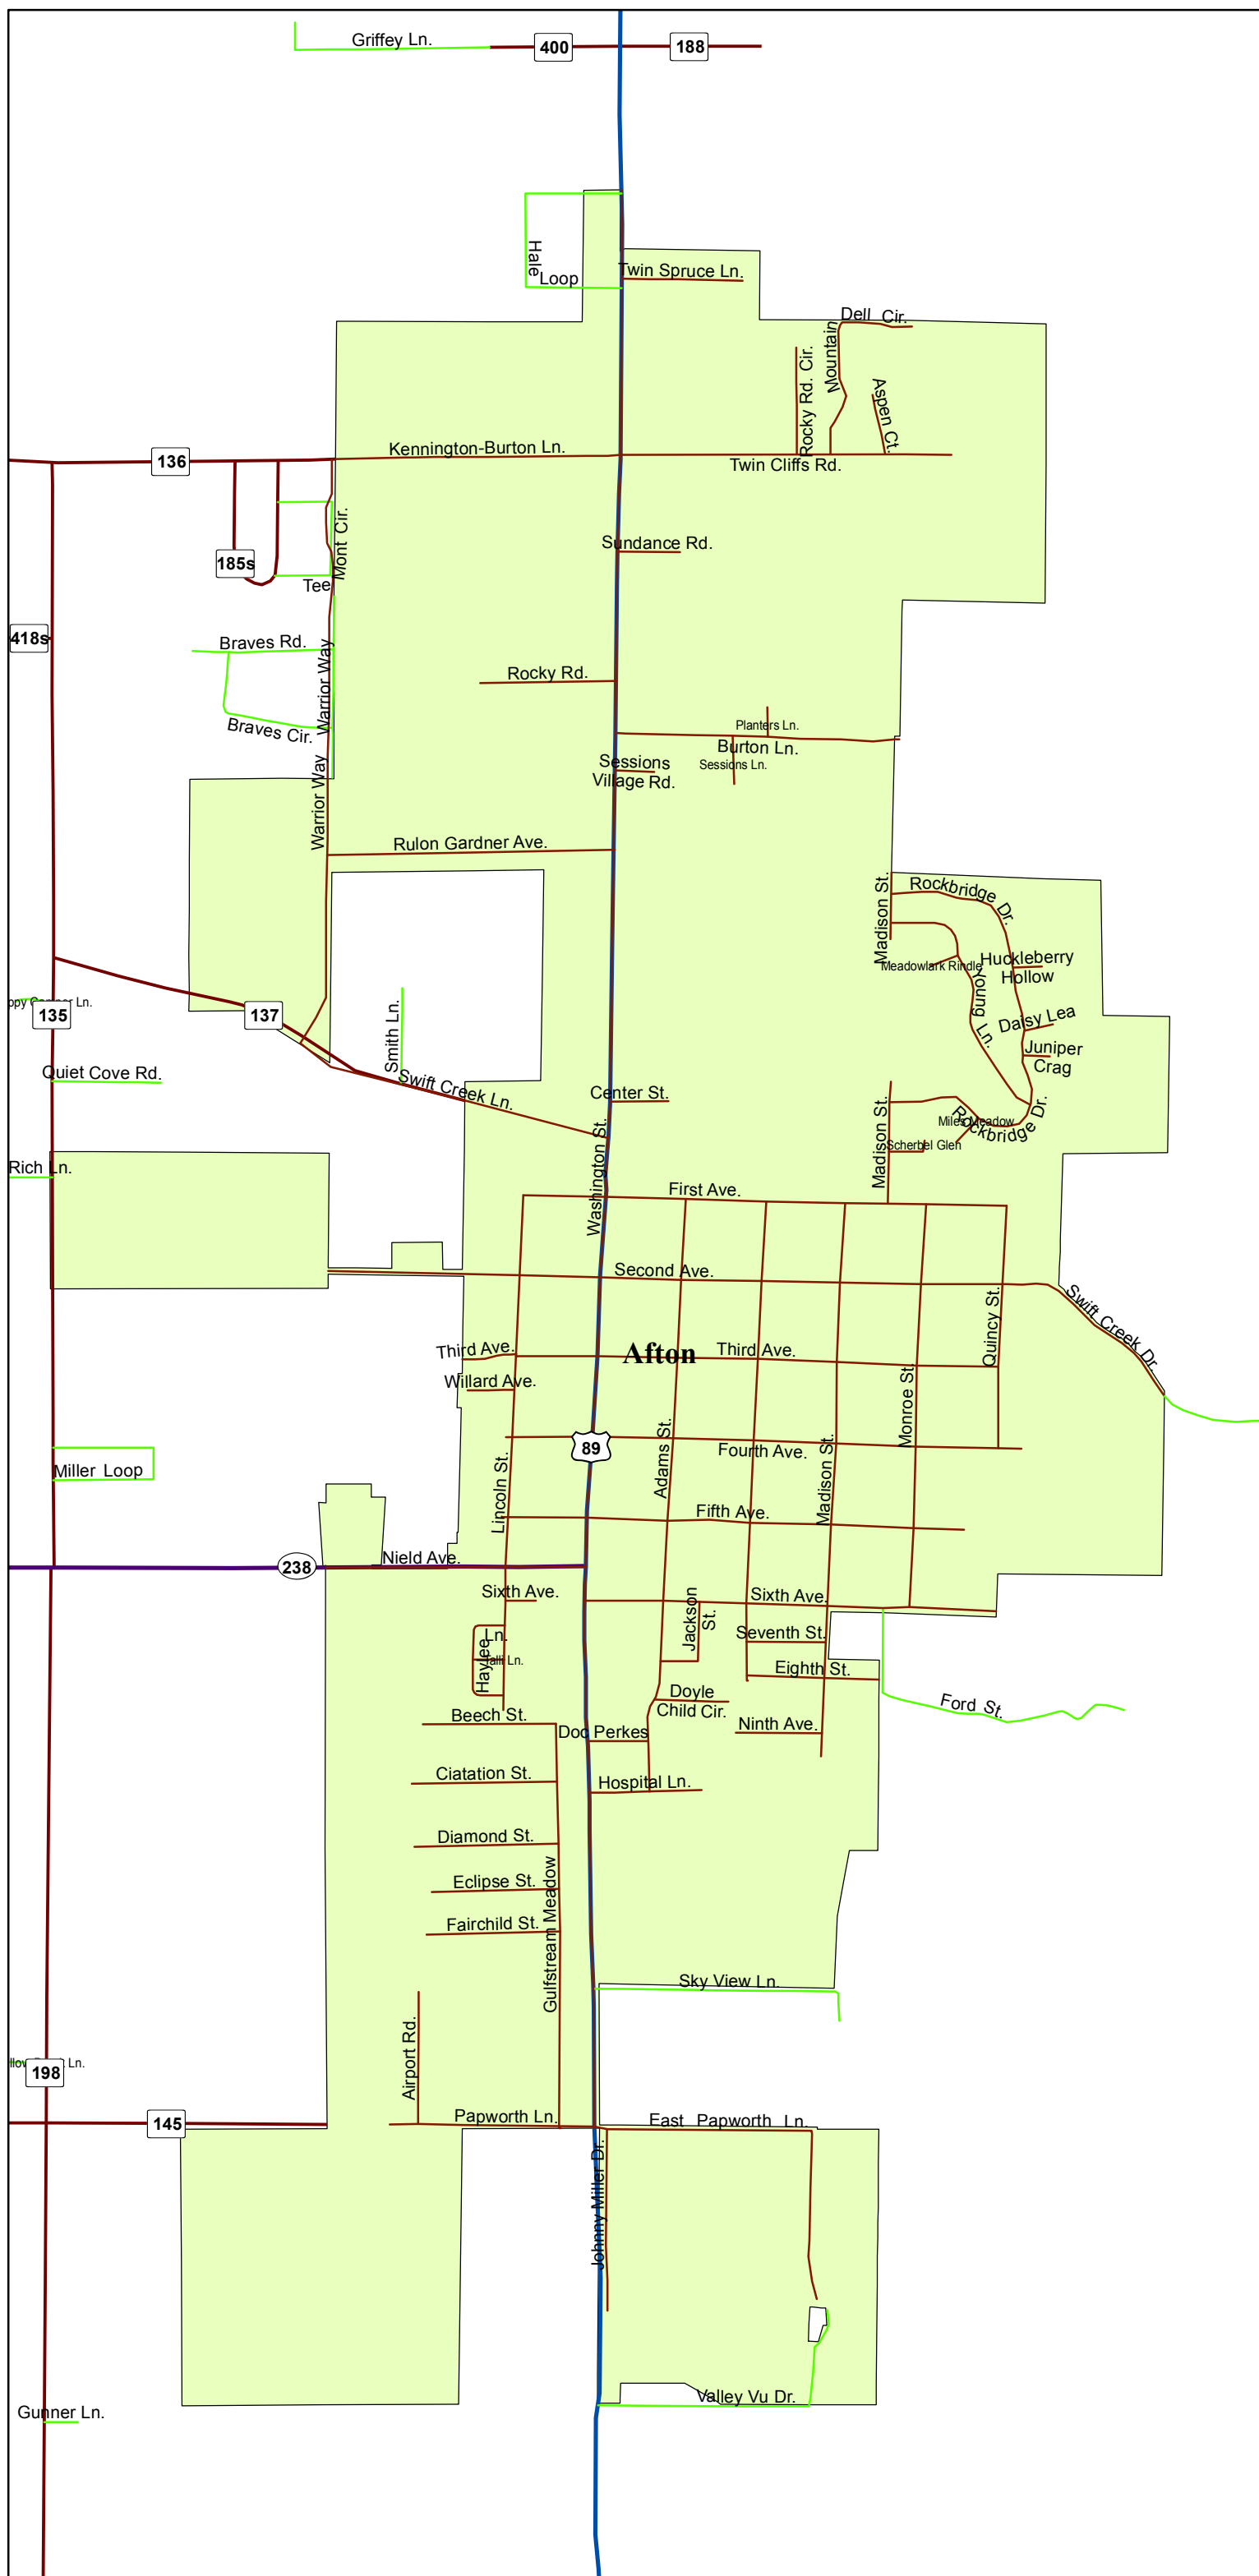

# Town of Afton

**Legend**

- Municipal Roads
- US Highways
- WY Highways
- County Roads
- Other Named Roads
- Municipal Boundaries

Map created by Destry Dearden on Feb. 23, 2011 using the most accurate information available. This map is for informational purposes only and should not be construed to be an official survey of any data depicted.