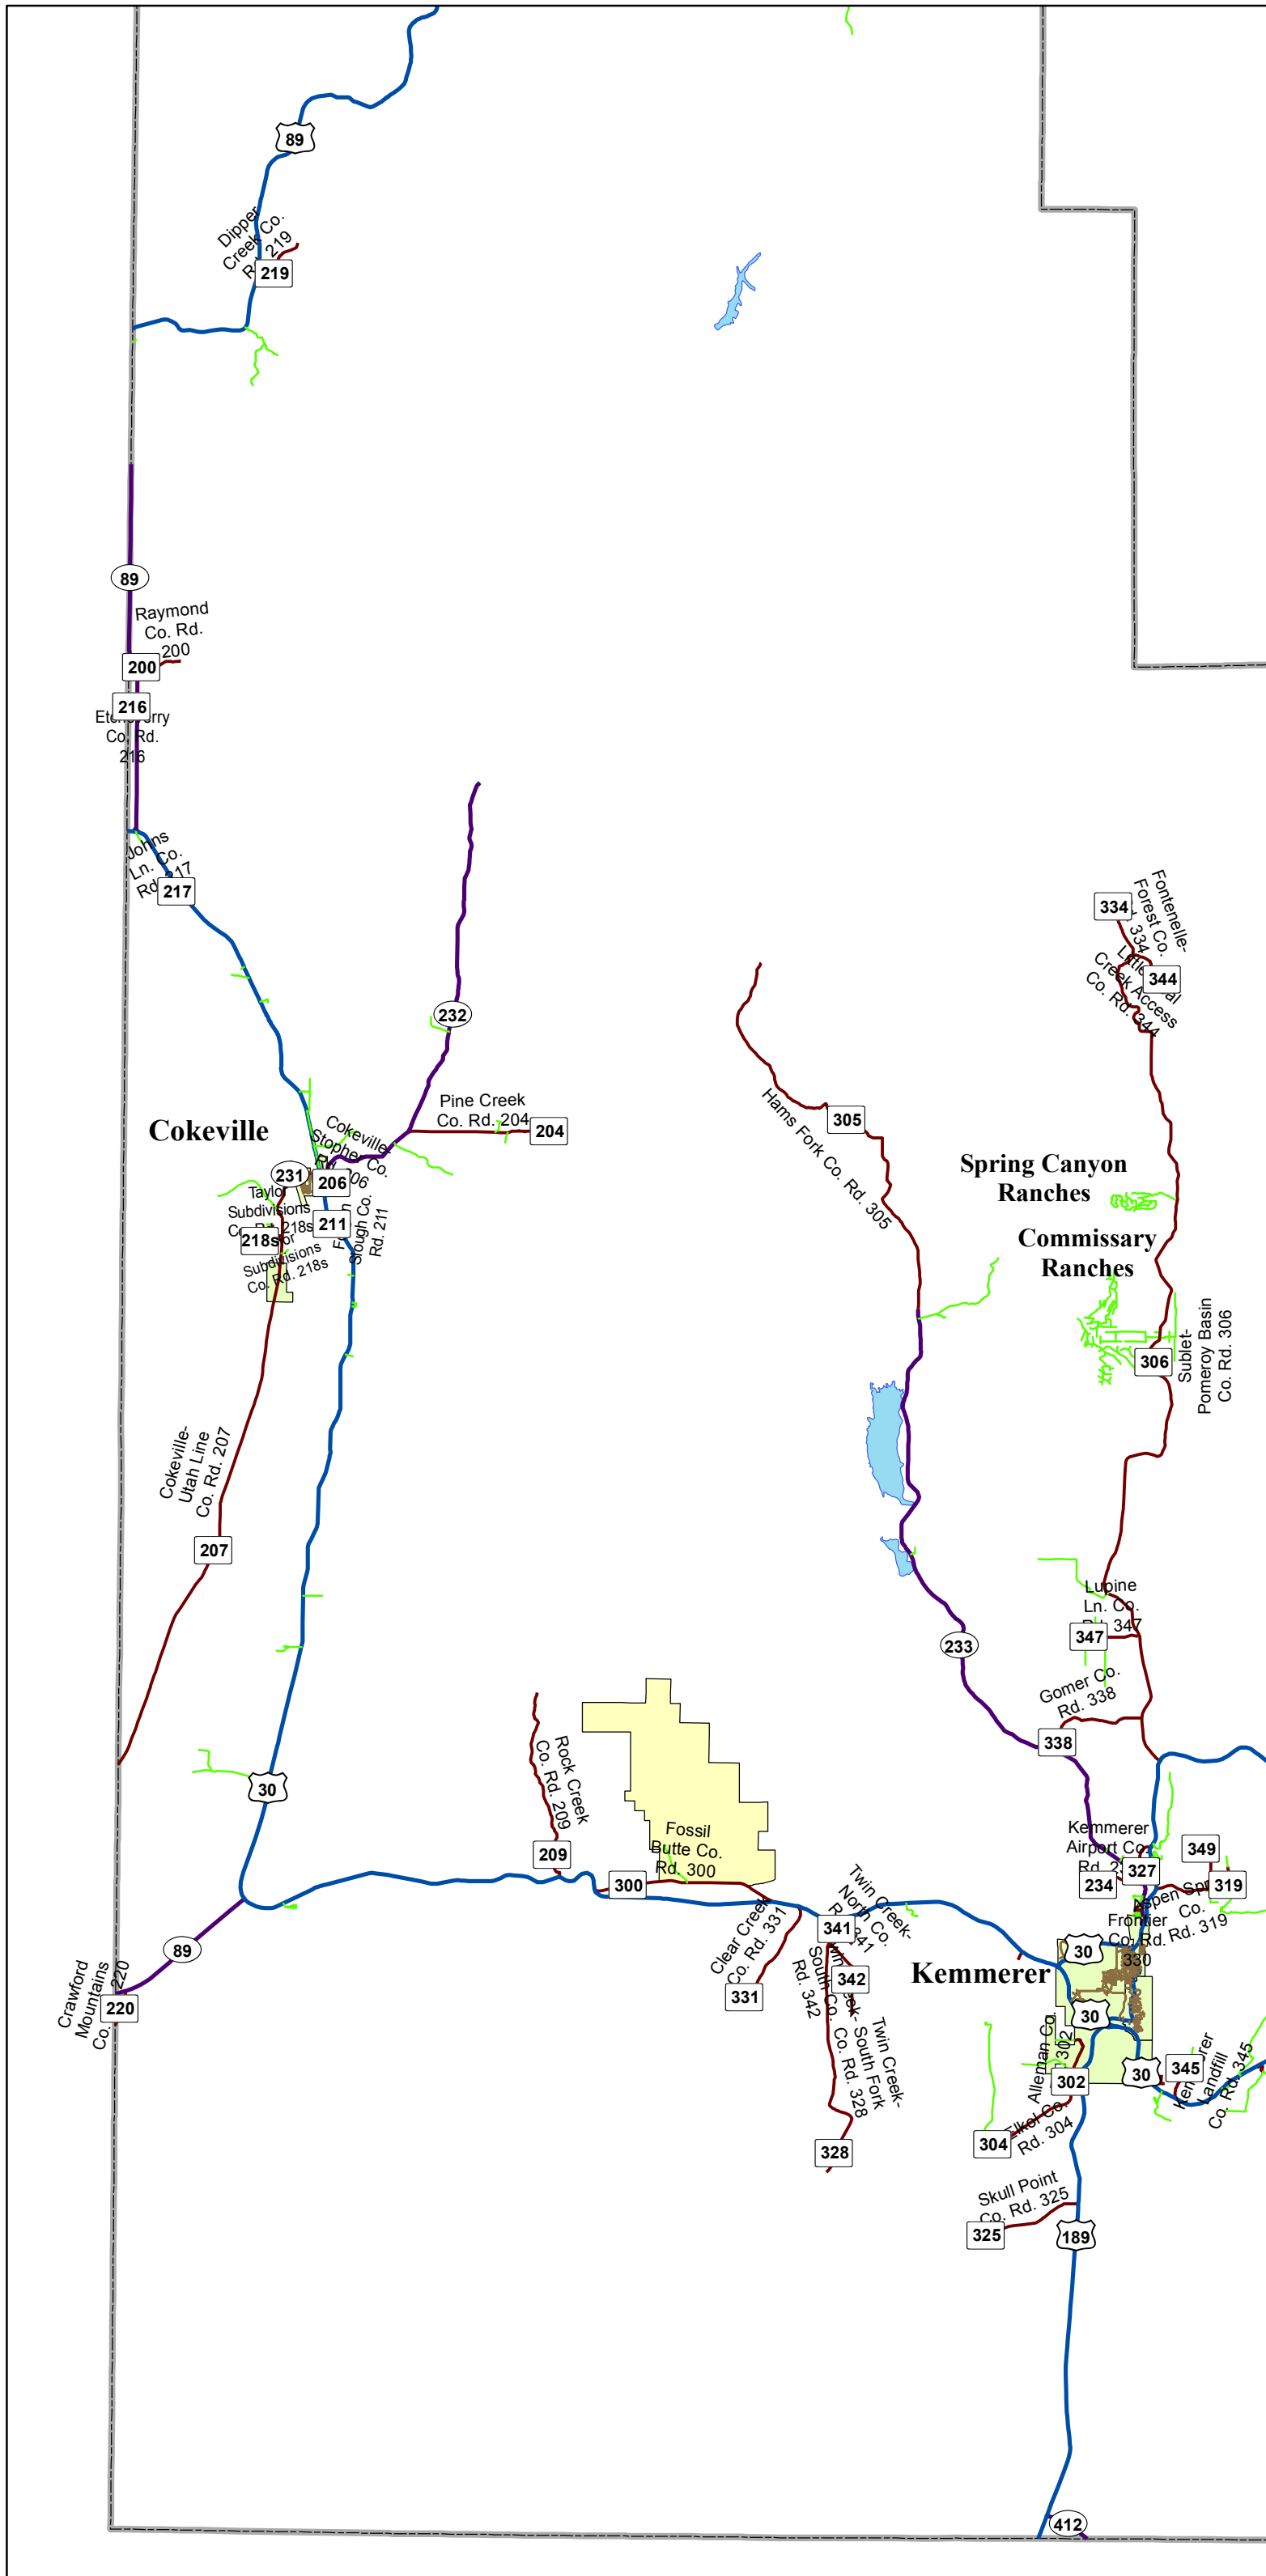

South Lincoln County (West)

Legend

- Municipal Roads
- US Highways
- WY Highways
- County Roads
- Other Named Roads
- Major Lakes
- Fossil Butte N.M.
- Municipal Boundaries
- Lincoln County

Map created by Destry Dearden on February 23, 2011 using the most accurate information available. This map is for informational purposes only and should not be construed to be an official survey of any data depicted.